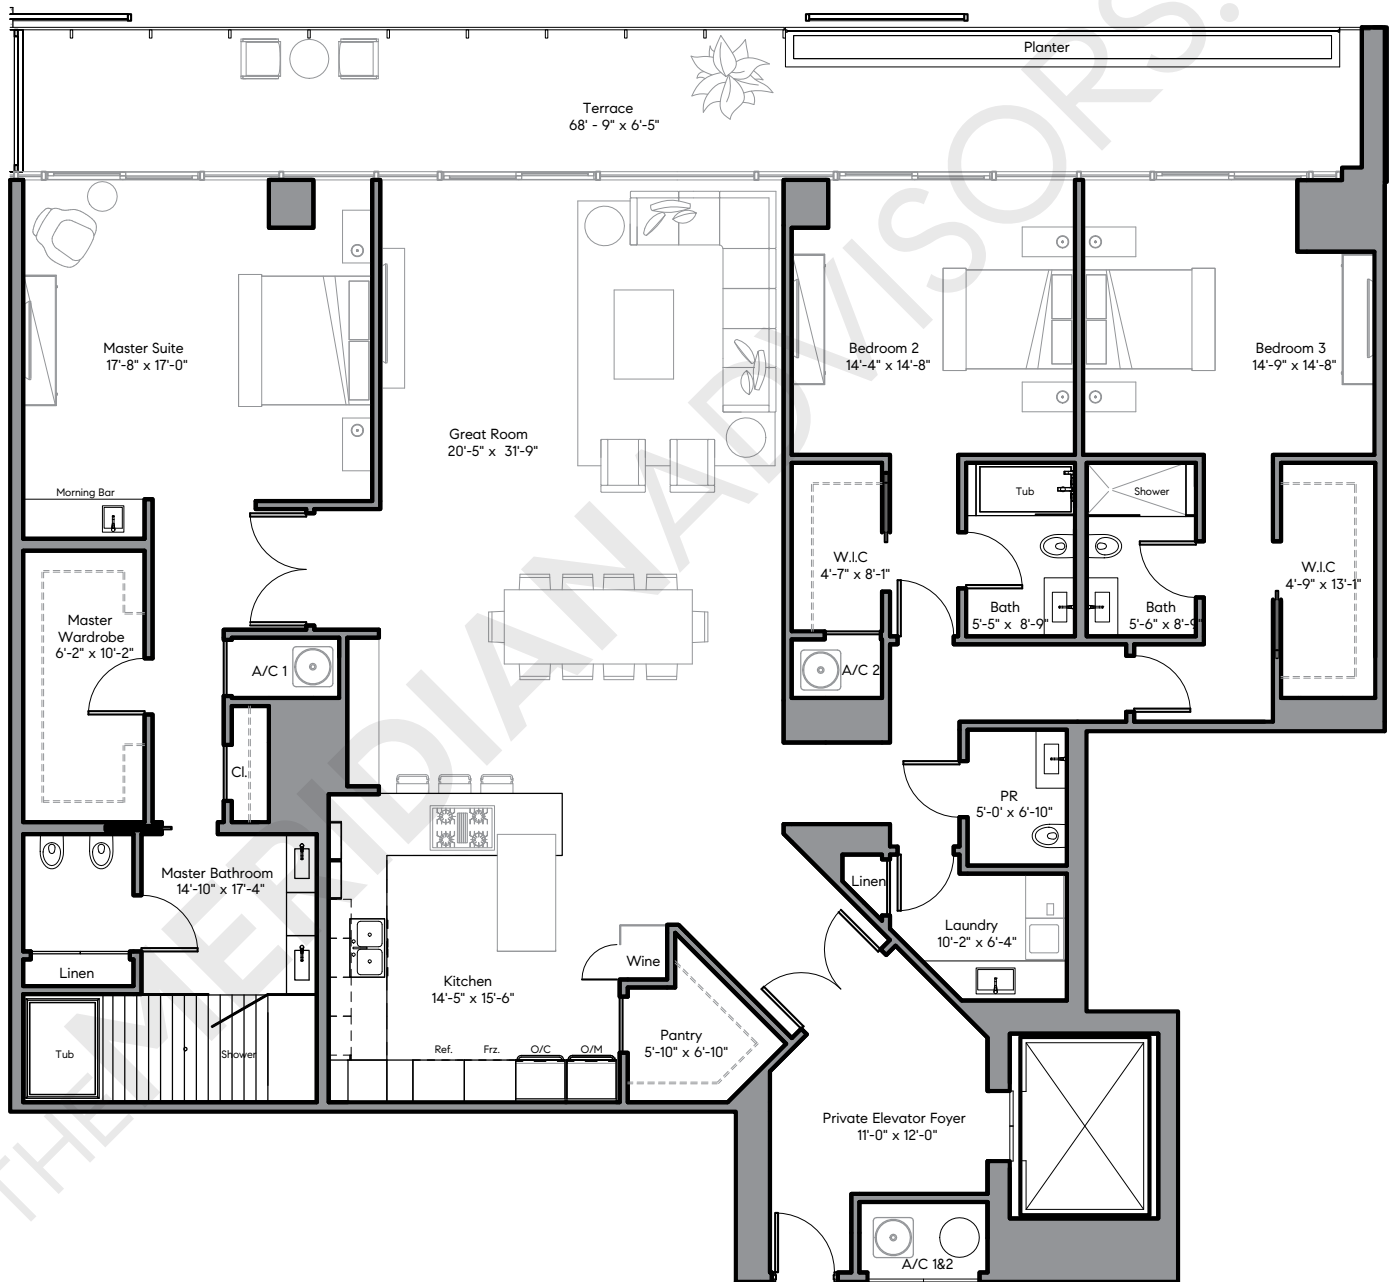

# Ritz Carlton Residences Miami Beach

4701 N Meridian Avenue  
Mid-Beach, Miami Beach

TheMeridianAdvisors.com  
305.537.6795

Closing Homes, Opening Doors

## Floor Plan D4 Residences 203

3 Bedrooms	Area	Sq. Ft.	Sq. M.
3.5 Bathrooms	Int.	3,098	288
	Ext.	354	33
	Total	4,452	320

All dimensions are approximate and all floor plans and development plans are subject to change without notice.